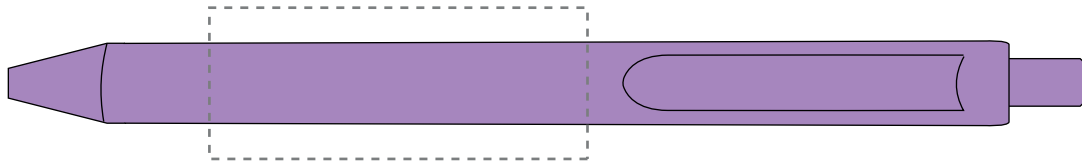

Your Ref:	Quantity:	Product Code: TPC580701
Our Ref:	Version: 1	Product Colour: PURPLE

**PRINTING CONCERNS:**

We stock this item in the following colours

**PANTONE REFERENCE(S)**

- Colour 1
- Colour 2
- Colour 3
- Colour 4

ARTWORK SCALE 100%

ARTWORK SCALE 100%  
Standard Print Area:  
50mm x 20mm

Product Image for visualisation  
- colours may vary

The dashed line is to demonstrate print area and will not appear on your printed item